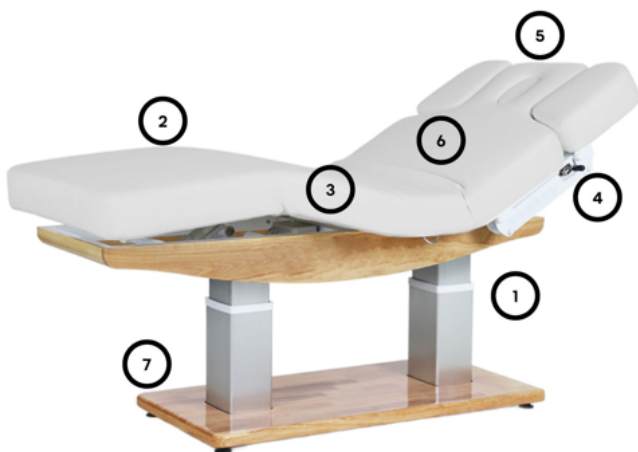

## TROCH SMART

Ref. WKS029+.4.A26.HT

SPA table with 4 motors that adjust the height, backrest inclination, footrest, and the entire structure. Over 12 cm of ultra-comfortable padding, upholstered in high-quality white PU. One-piece mattress with 3 sections and integrated heating. Adjustable armrests and headrest with face hole. The base is made of natural wood, offering a warm and inviting feel.

Design, comfort, and warmth in one space. A spa table that envelops, adapts, and elevates every treatment to the next level.

Product size: 198x77x65/85 cm  
Weight: 113 Kg  
Upholstery: PU  
Mattress thickness: 12 cm

### Features

- ① Up and Down 65 / 85 cm
- ② 4 Motors
- ③ Thickness 12 cm
- ④ Adjustable armrests
- ⑤ Head cushion
- ⑥ Heating system
- ⑦ Wood finishes
- ⑧ LED Lights
- ⑨ Roll Holder

### Características

- ① Subida y bajada 65 / 85 cm
- ② 4 Motores
- ③ Grosor 12 cm
- ④ Reposabrazos ajustables
- ⑤ Cojín para la cabeza
- ⑥ Calefacción integrada
- ⑦ Acabados en madera
- ⑧ Luces LED
- ⑨ Portarrollos